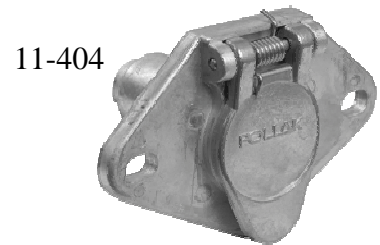

7 Way RV Plug

7 way RV Connector

7 Way RV Plug

12-717

6 Way Round to 4 Way Adapter

12-709 7 Way RV Kit with Bracket

12-703

7 way RV Connector

11-403

4 Way Plug w/ Cable Guard

11-402

4 Way Plug

11-404

4 Way Connector

11-604

6 Way Plug