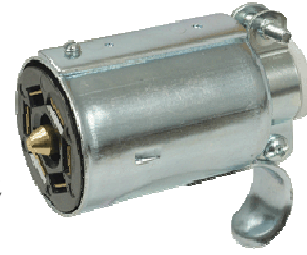

7 Way RV Plug

7 way RV Connector

7 Way RV Plug

12-717

6 Way Round to 4 Way Adapter

12-709 7 Way RV Kit with Bracket

12-703

7 way RV Connector

11-403

4 Way Plug w/ Cable Guard

11-402

4 Way Plug

11-404

4 Way Connector

11-604

6 Way Plug