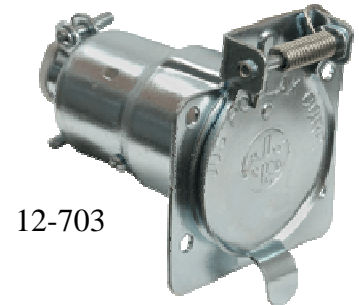

7 Way RV Plug

7 way RV Connector

7 Way RV Plug

12-717

6 Way Round to 4 Way Adapter

12-709 7 Way RV Kit with Bracket

12-703

7 way RV Connector

11-403

4 Way Plug w/ Cable Guard

11-402

4 Way Plug

11-404

4 Way Connector

11-604

6 Way Plug

11-607

6 Way Connector

11-647E

4 & 6 Way Bracket

11-609

6 Way Connectors

11-614

11-605