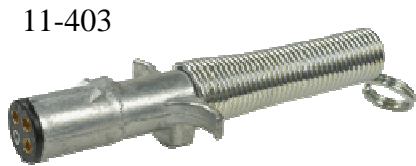

7 Way RV Plug

7 way RV Connector

7 Way RV Plug

12-717

6 Way Round to 4 Way Adapter

12-709 7 Way RV Kit with Bracket

12-703

7 way RV Connector

11-403

4 Way Plug w/ Cable Guard

11-402

4 Way Plug

11-404

4 Way Connector

11-604

6 Way Plug