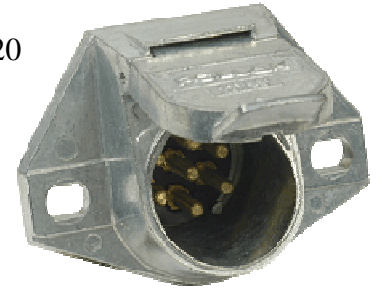

11-607

6 Way Connector

11-647E

4 & 6 Way Bracket

11-609

6 Way Connectors

11-614

11-605

6 Way Plug w/ Cable Guard

11-700

7 Way HD Plugs

11-702

11-720

7 Way HD Connector

11-710

11-704 Same as 11-710  
without spring guard

11-771 Bracket for HD

11-761 Boot

**Hi Amp Breakers Type 111  
Manual Reset**

- 54-870PL 60 Amp
- 54-871PL 100 Amp
- 54-872PL 150 Amp
- 54-873PL 80 Amp
- 54-874PL 120 Amp

**Short Stop Breakers Type 111**

- 54-630PL 30 Amp
- 54-640PL 40 Amp
- 54-650PL 50 Amp